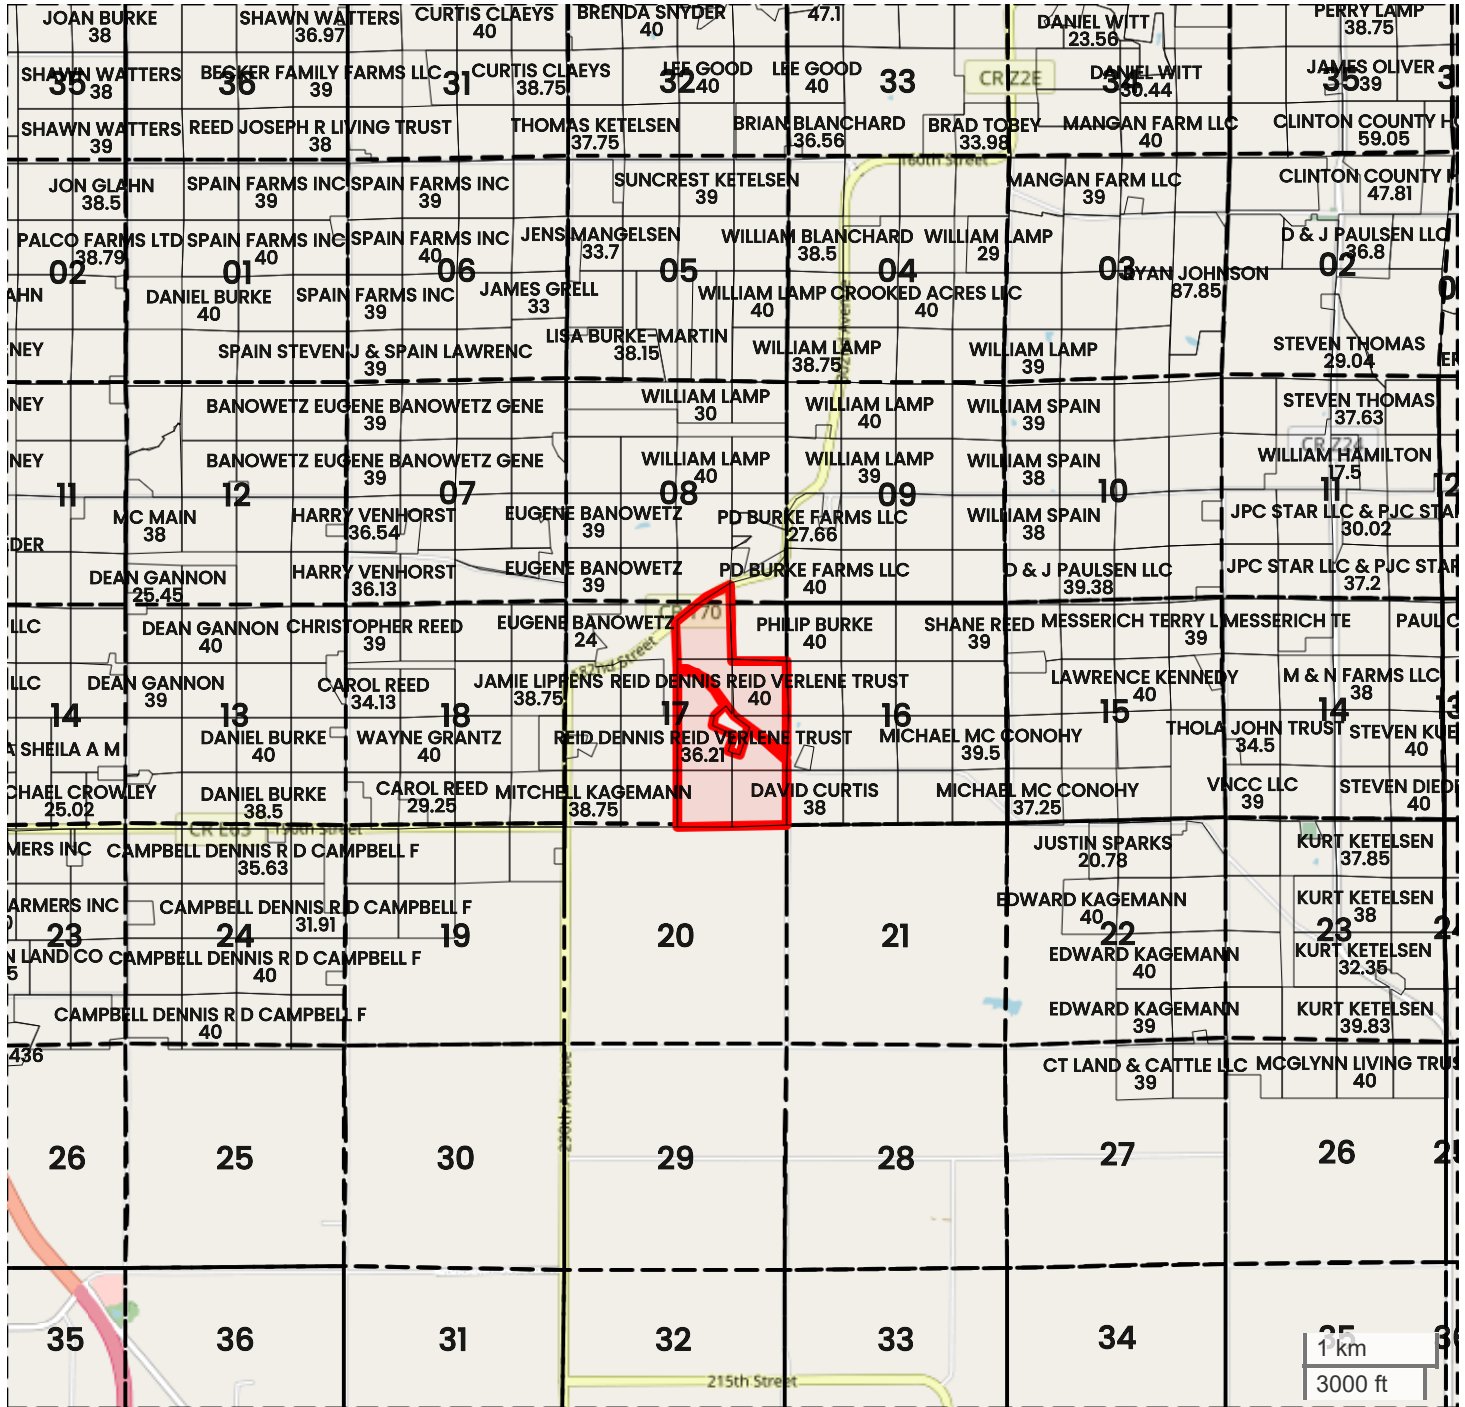

BPO (270.00 AC TOTAL, 218.18 AC TILLABLE)

PLAT MAP

Center: 41.909926, -90.514469

17-82N-4E

Washington Township

Clinton County, IA

FarmWorth, LLC makes no warranties, express or implied, regarding the accuracy of any information provided through FarmWorth.com. User is solely responsible for independently verifying all information prior to use and waives any claims against FarmWorth, LLC arising from inaccuracies in such information.